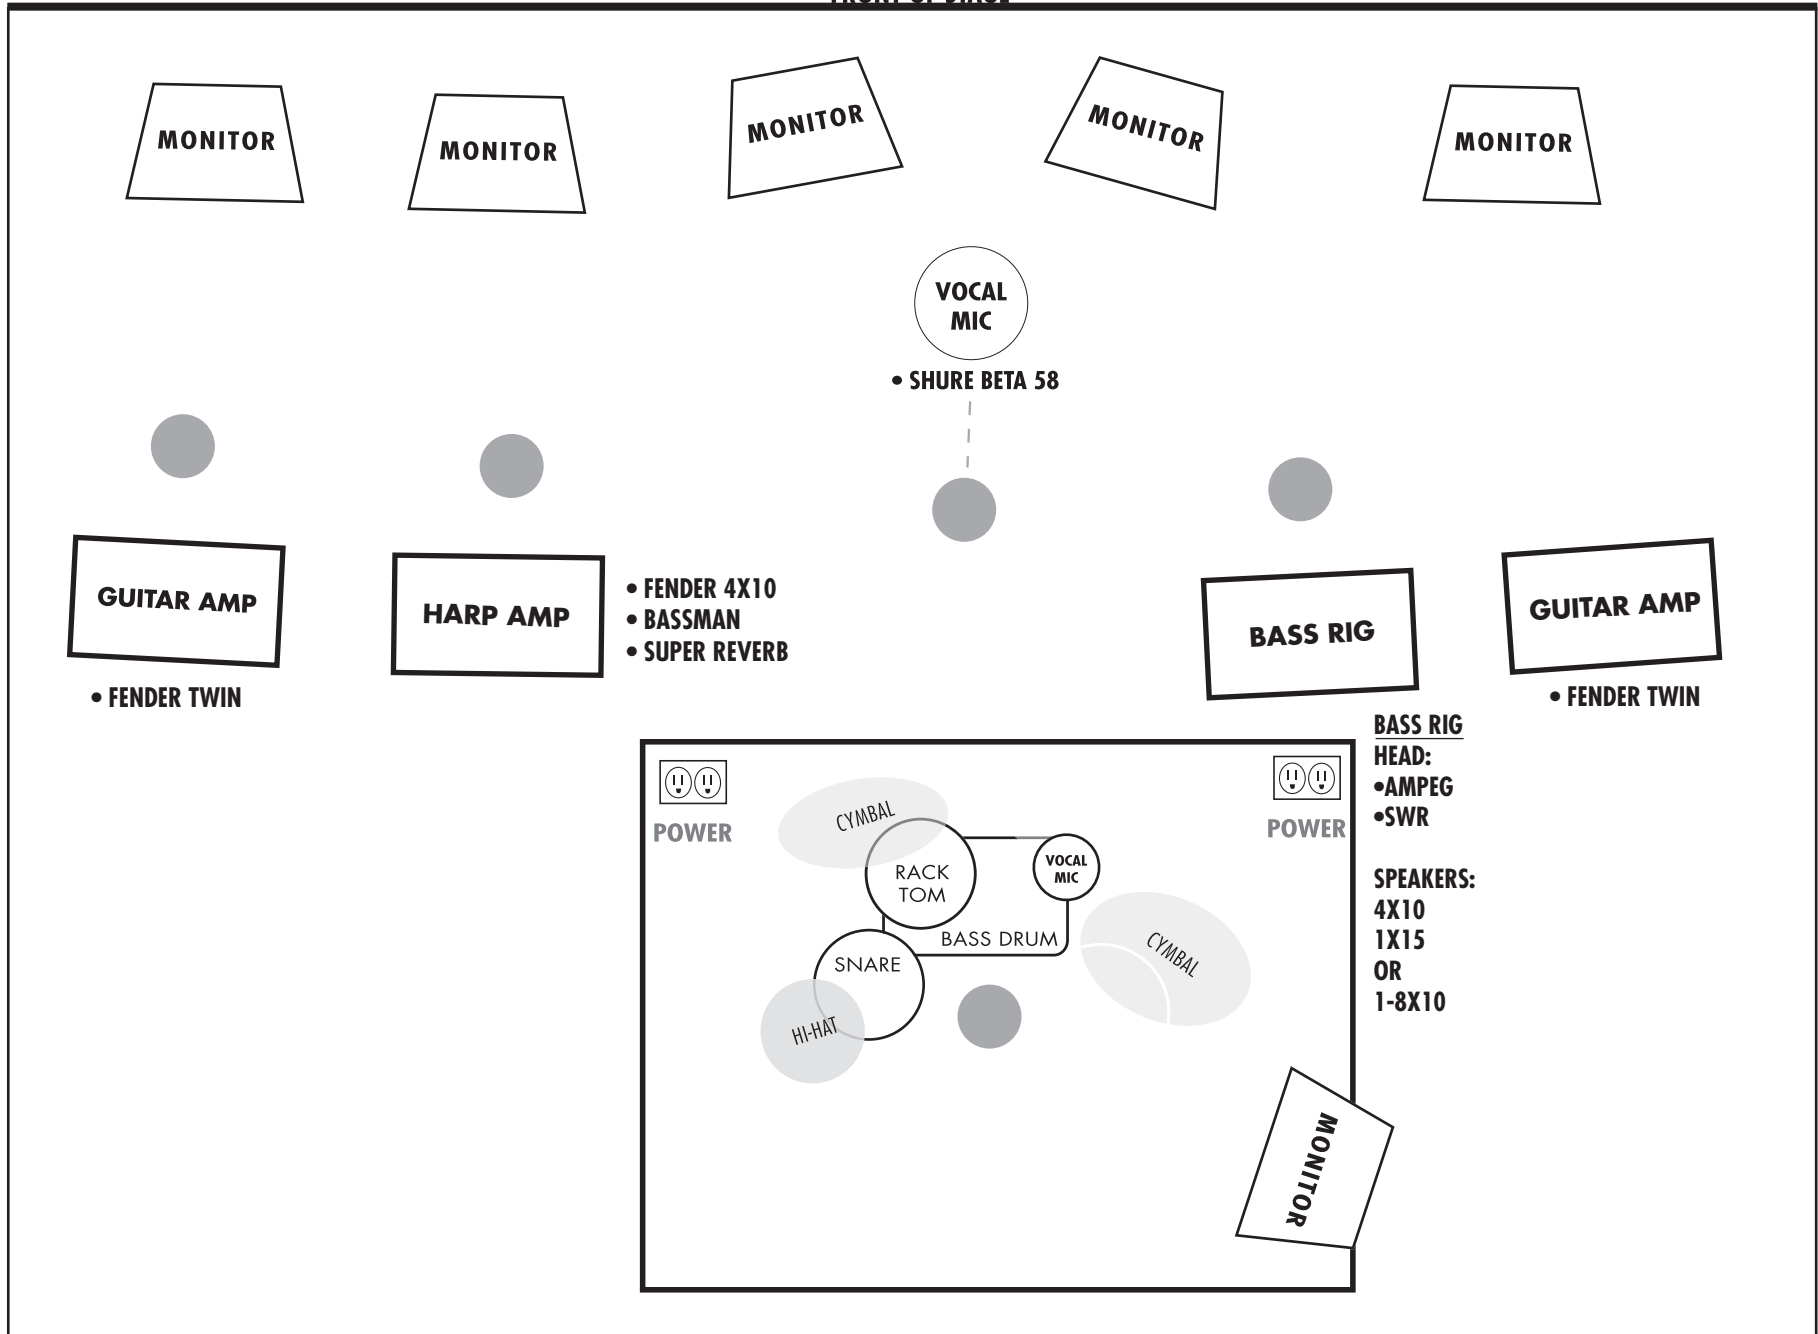

FRONT OF STAGE

KILBORN ALLEY BLUES BAND • QUESTIONS RE: BMAS, CONTACT KATE MOSS - 847-312-3980